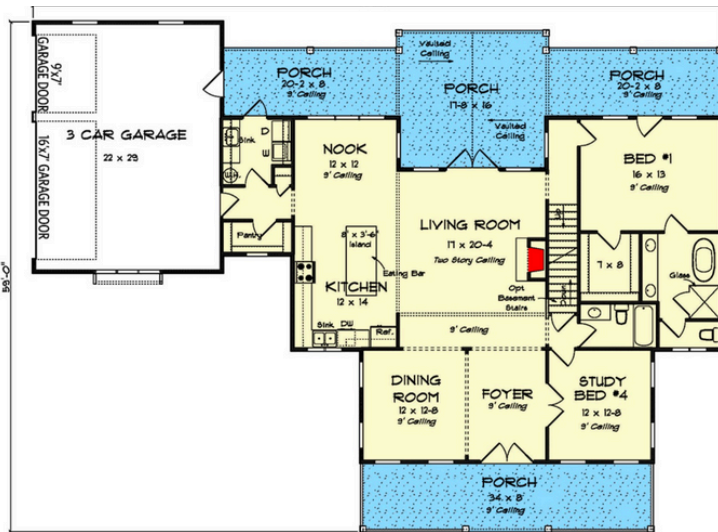

THE Summit

Clifford-B Floor Plan

2252 SQFT. 4BD | 4BA

Main Floor 1736 SQFT

Second Floor 516 SQFT