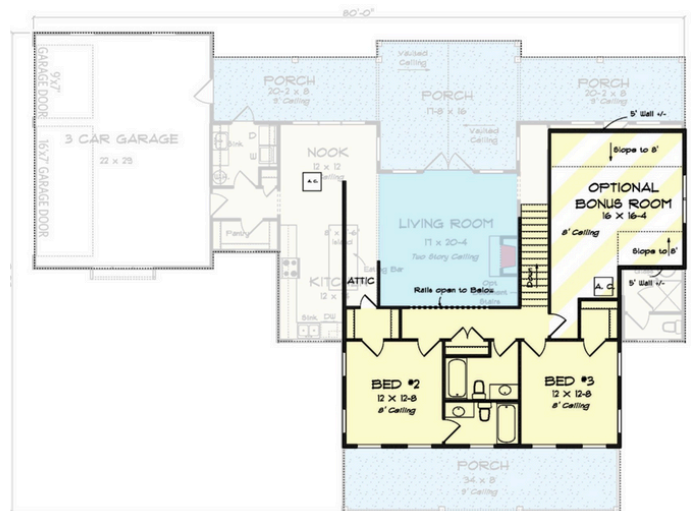

THE Summit

Clifford-B Floor Plan

2252 SQFT. 4BD | 4BA

Main Floor 1736 SQFT

Second Floor 516 SQFT