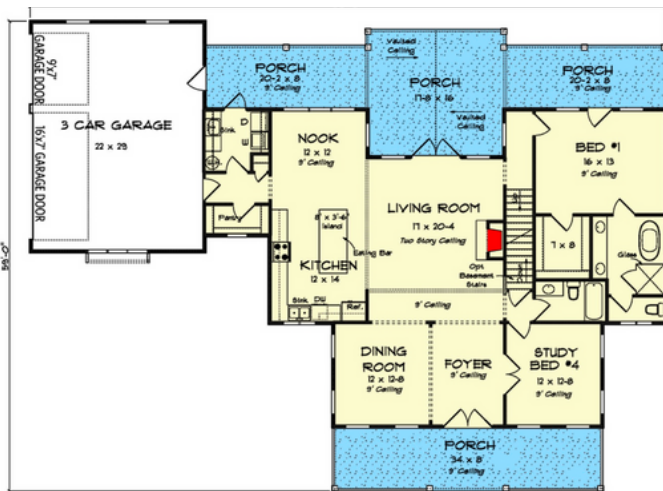

THE Summit

Clifford-A Floor Plan

2398 SQFT. 4BD | 4BA

Main Floor 1818 SQFT

Second Floor 580 SQFT