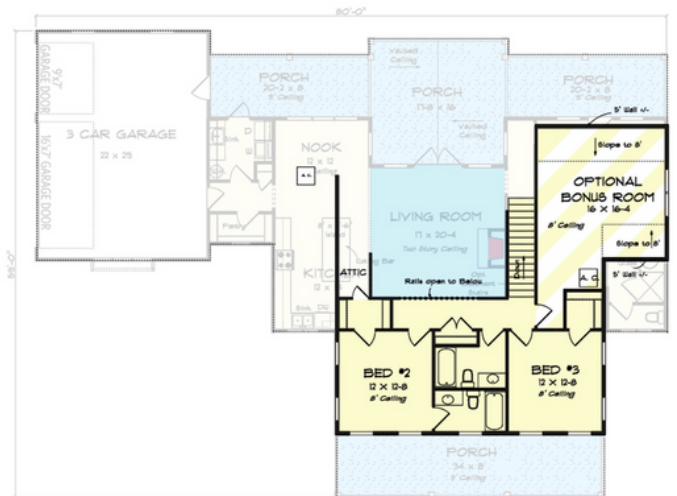

THE Summit

Clifford-A Floor Plan

2398 SQFT. 4BD | 4BA

Main Floor 1818 SQFT

Second Floor 580 SQFT