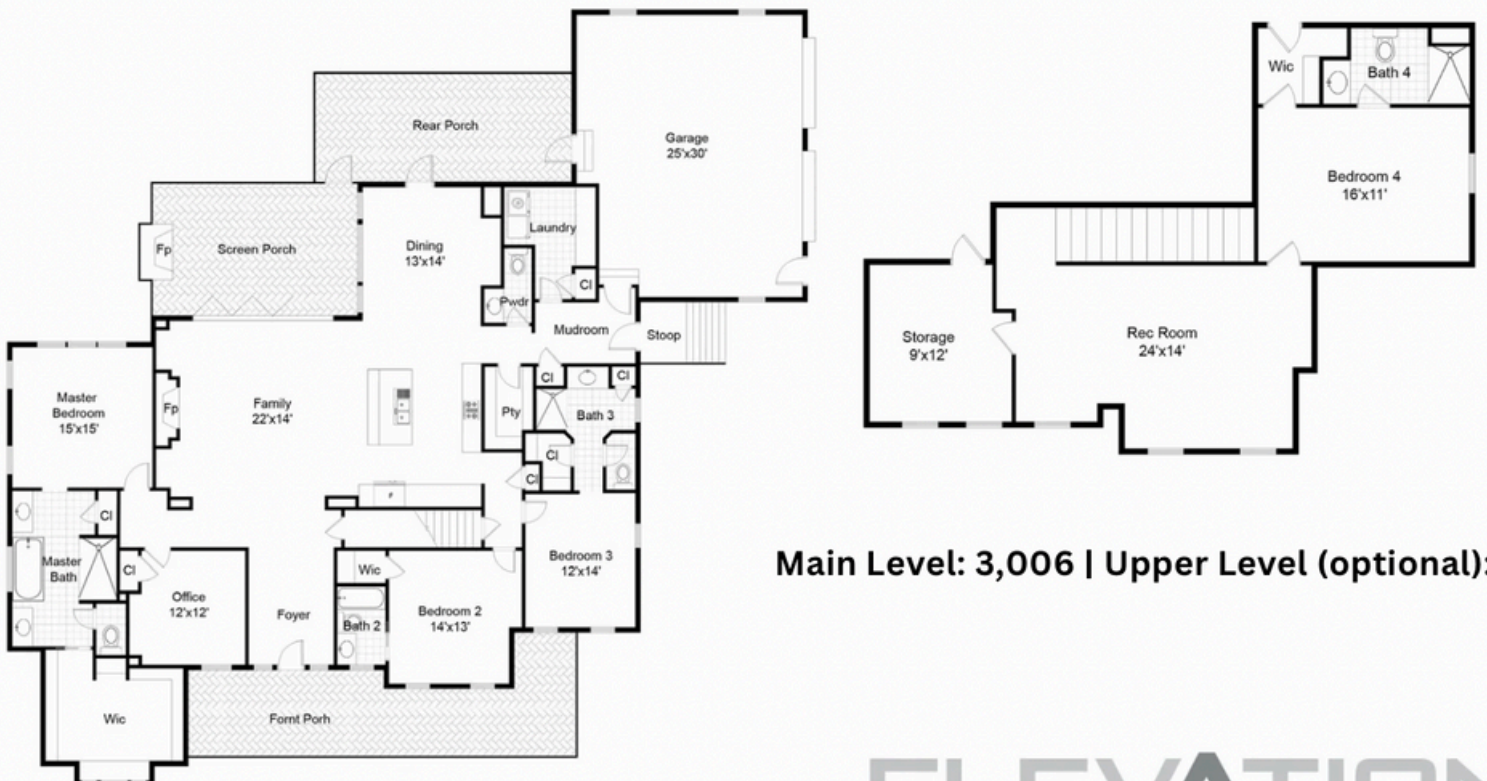

THE Summit

WHITESIDE FARM FLOOR PLAN

Approx 3,665 square-feet
4BD | 4.5BA

Main Level: 3,006 | Upper Level (optional):